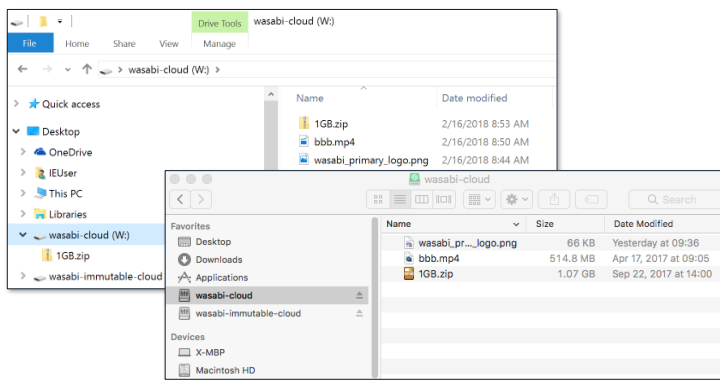

Wasabi Hot Cloud Storage Client for Mac & Windows

Instantly Scalable, Easy-to-Access Cloud Storage for your Desktop

Wasabi is fundamentally transforming storage with the industry's most affordable and highest-performing cloud storage solution. Now you can easily access Wasabi hot cloud storage directly from your desktop with the Wasabi Hot Cloud Storage Client for Mac & Windows — a plug-and-play application that makes Wasabi appear as an external drive on your desktop.

With the Wasabi Hot Cloud Storage Client you can move files in and out of the cloud the same way you would with a local drive, with drag-and-drop simplicity and convenience.

Get up and Running in No Time

The Wasabi Hot Cloud Storage Client for Mac & Windows is easy to install and easy to use. A one-click installer automatically mounts your Wasabi account as an external drive on your Windows PC or Mac. There's nothing to configure and no desktop changes are required. The Wasabi Hot Cloud Storage Client integrates seamlessly and transparently with your local desktop environment.